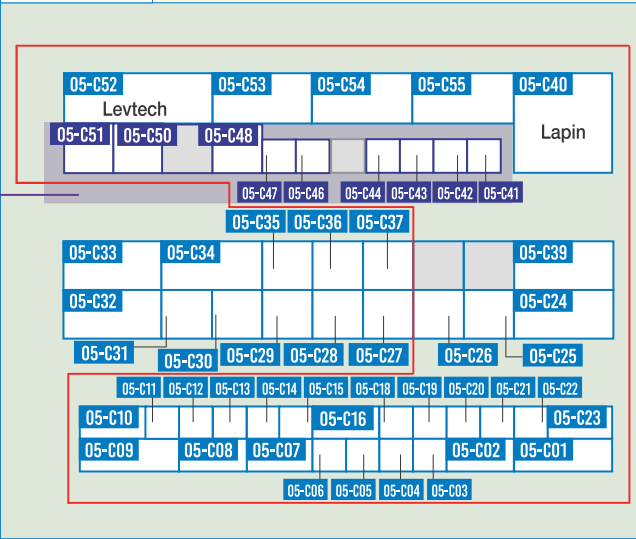

HALL 5

05-S01

04-S03

Konami Digital Entertainment

AI Technology Pavilion (at Business Solution Area)

FIGURE -A-

BIBGames / BRIC
Lizard Smoothie /
SOUL GAMES / S

Immortal

05-N05

LEVEL5

05-N02

Bandai Namco Entertainment

EVATION

Rocket Panda Games / ebtan

05-N04

05-N03