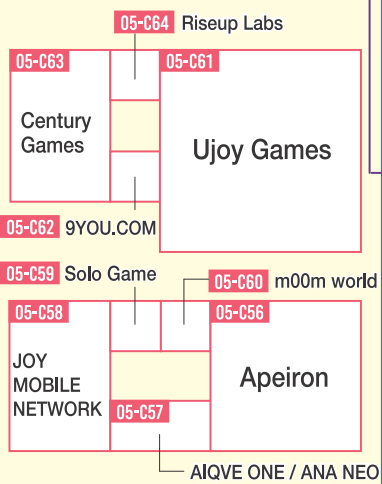

HALL 5

05-S01

04-S03

Konami Digital Entertainment

AI Technology Pavilion (at Business Solution Area)

FIGURE -A-

BIBGames / BRIC
Lizard Smoothie /
SOUL GAMES / S

Immortal

04-C57

Gyeonggi
Content Ag

04-C55

Malaysi
Pavilion

Ammobox Studios / Bear Down Studios / Dreamscapes
Edtech / eSolved MSC / Experiential Design Team (EDT)
/ Goolee / Magnus Games Studio / MATRADE / MDEC /
Rcade Studio / Todak Studios / Why Knot Studio

05-N05

LEVEL5

05-N02

Bandai Namco Entertainment

EVATION

Rocket Panda Games / ebtan

05-N04

05-N03