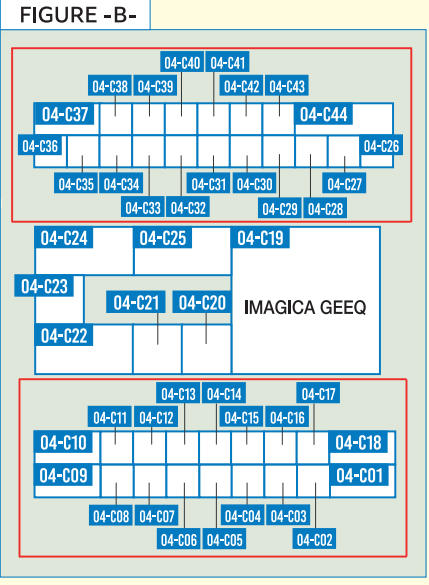

BIBGames / BRIDGEHEADUNION / DIVEXR / Lizard Smoothie / Nimble Neuron / PawDragon Company / SOUL GAMES / SUPERWAVE STUDIO / Team Tetrapod

Business Solution Area

FIGURE -B-

*Zones circled by Red Lines are for Business Day ONLY.