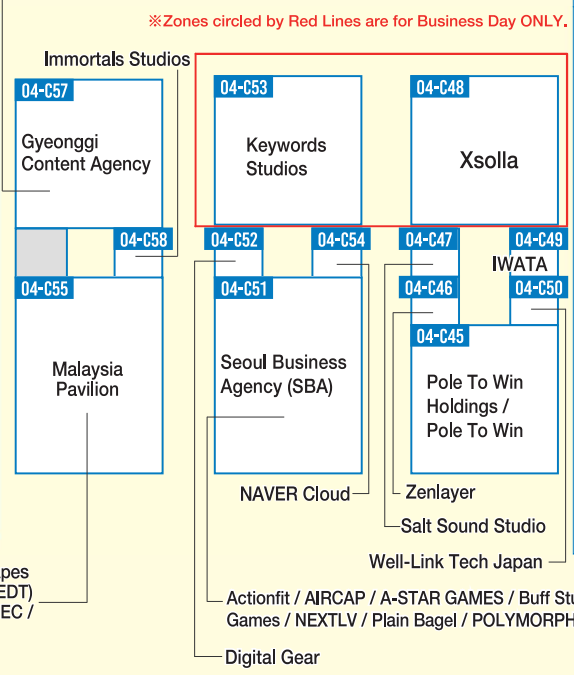

BIBGames / BRIDGEHEADUNION / DIVEXR / Lizard Smoothie / Nimble Neuron / PawDragon Company / SOUL GAMES / SUPERWAVE STUDIO / Team Tetrapod

Business Solution Area

FIGURE -B-

*Zones circled by Red Lines are for Business Day ONLY.

Ammobox Studios / Bear Down Studios / Dreamscapes Edtech / eSolved MSC / Experiential Design Team (EDT) / Goolee / Magnus Games Studio / MATRADE / MDEC / Rcade Studio / Todak Studios / Why Knot Studio