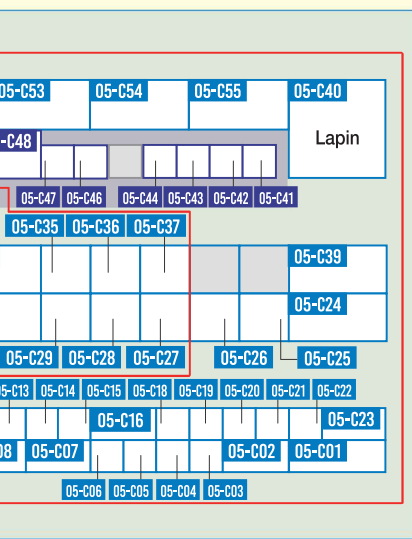

BIBGames / BRIDGEHEADUNION / DIVEXR / Lizard Smoothie / Nimble Neuron / PawDragon Company / SOUL GAMES / SUPERWAVE STUDIO / Team Tetrapod

Business Solution Area

FIGURE -B-

*Zones circled by Red Lines are for Business Day ONLY.