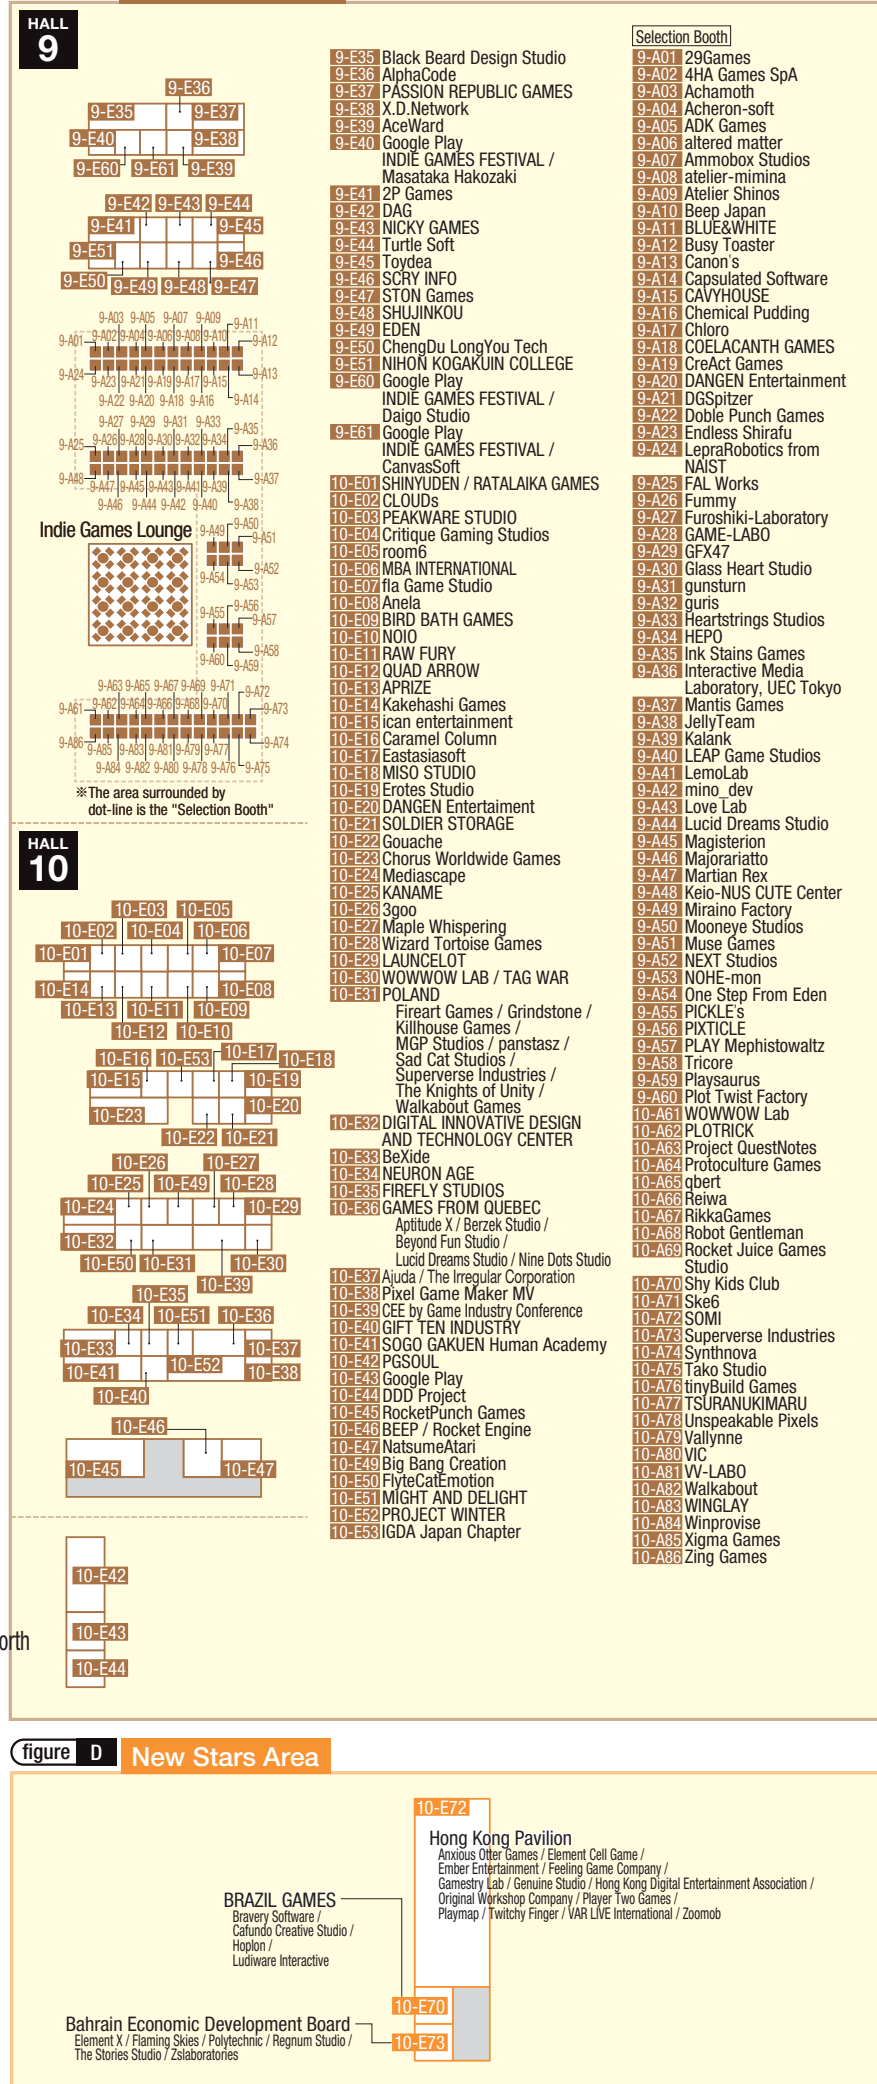

Main Entrance
Hall 9-11 (1F)

figure C Indie Game Area